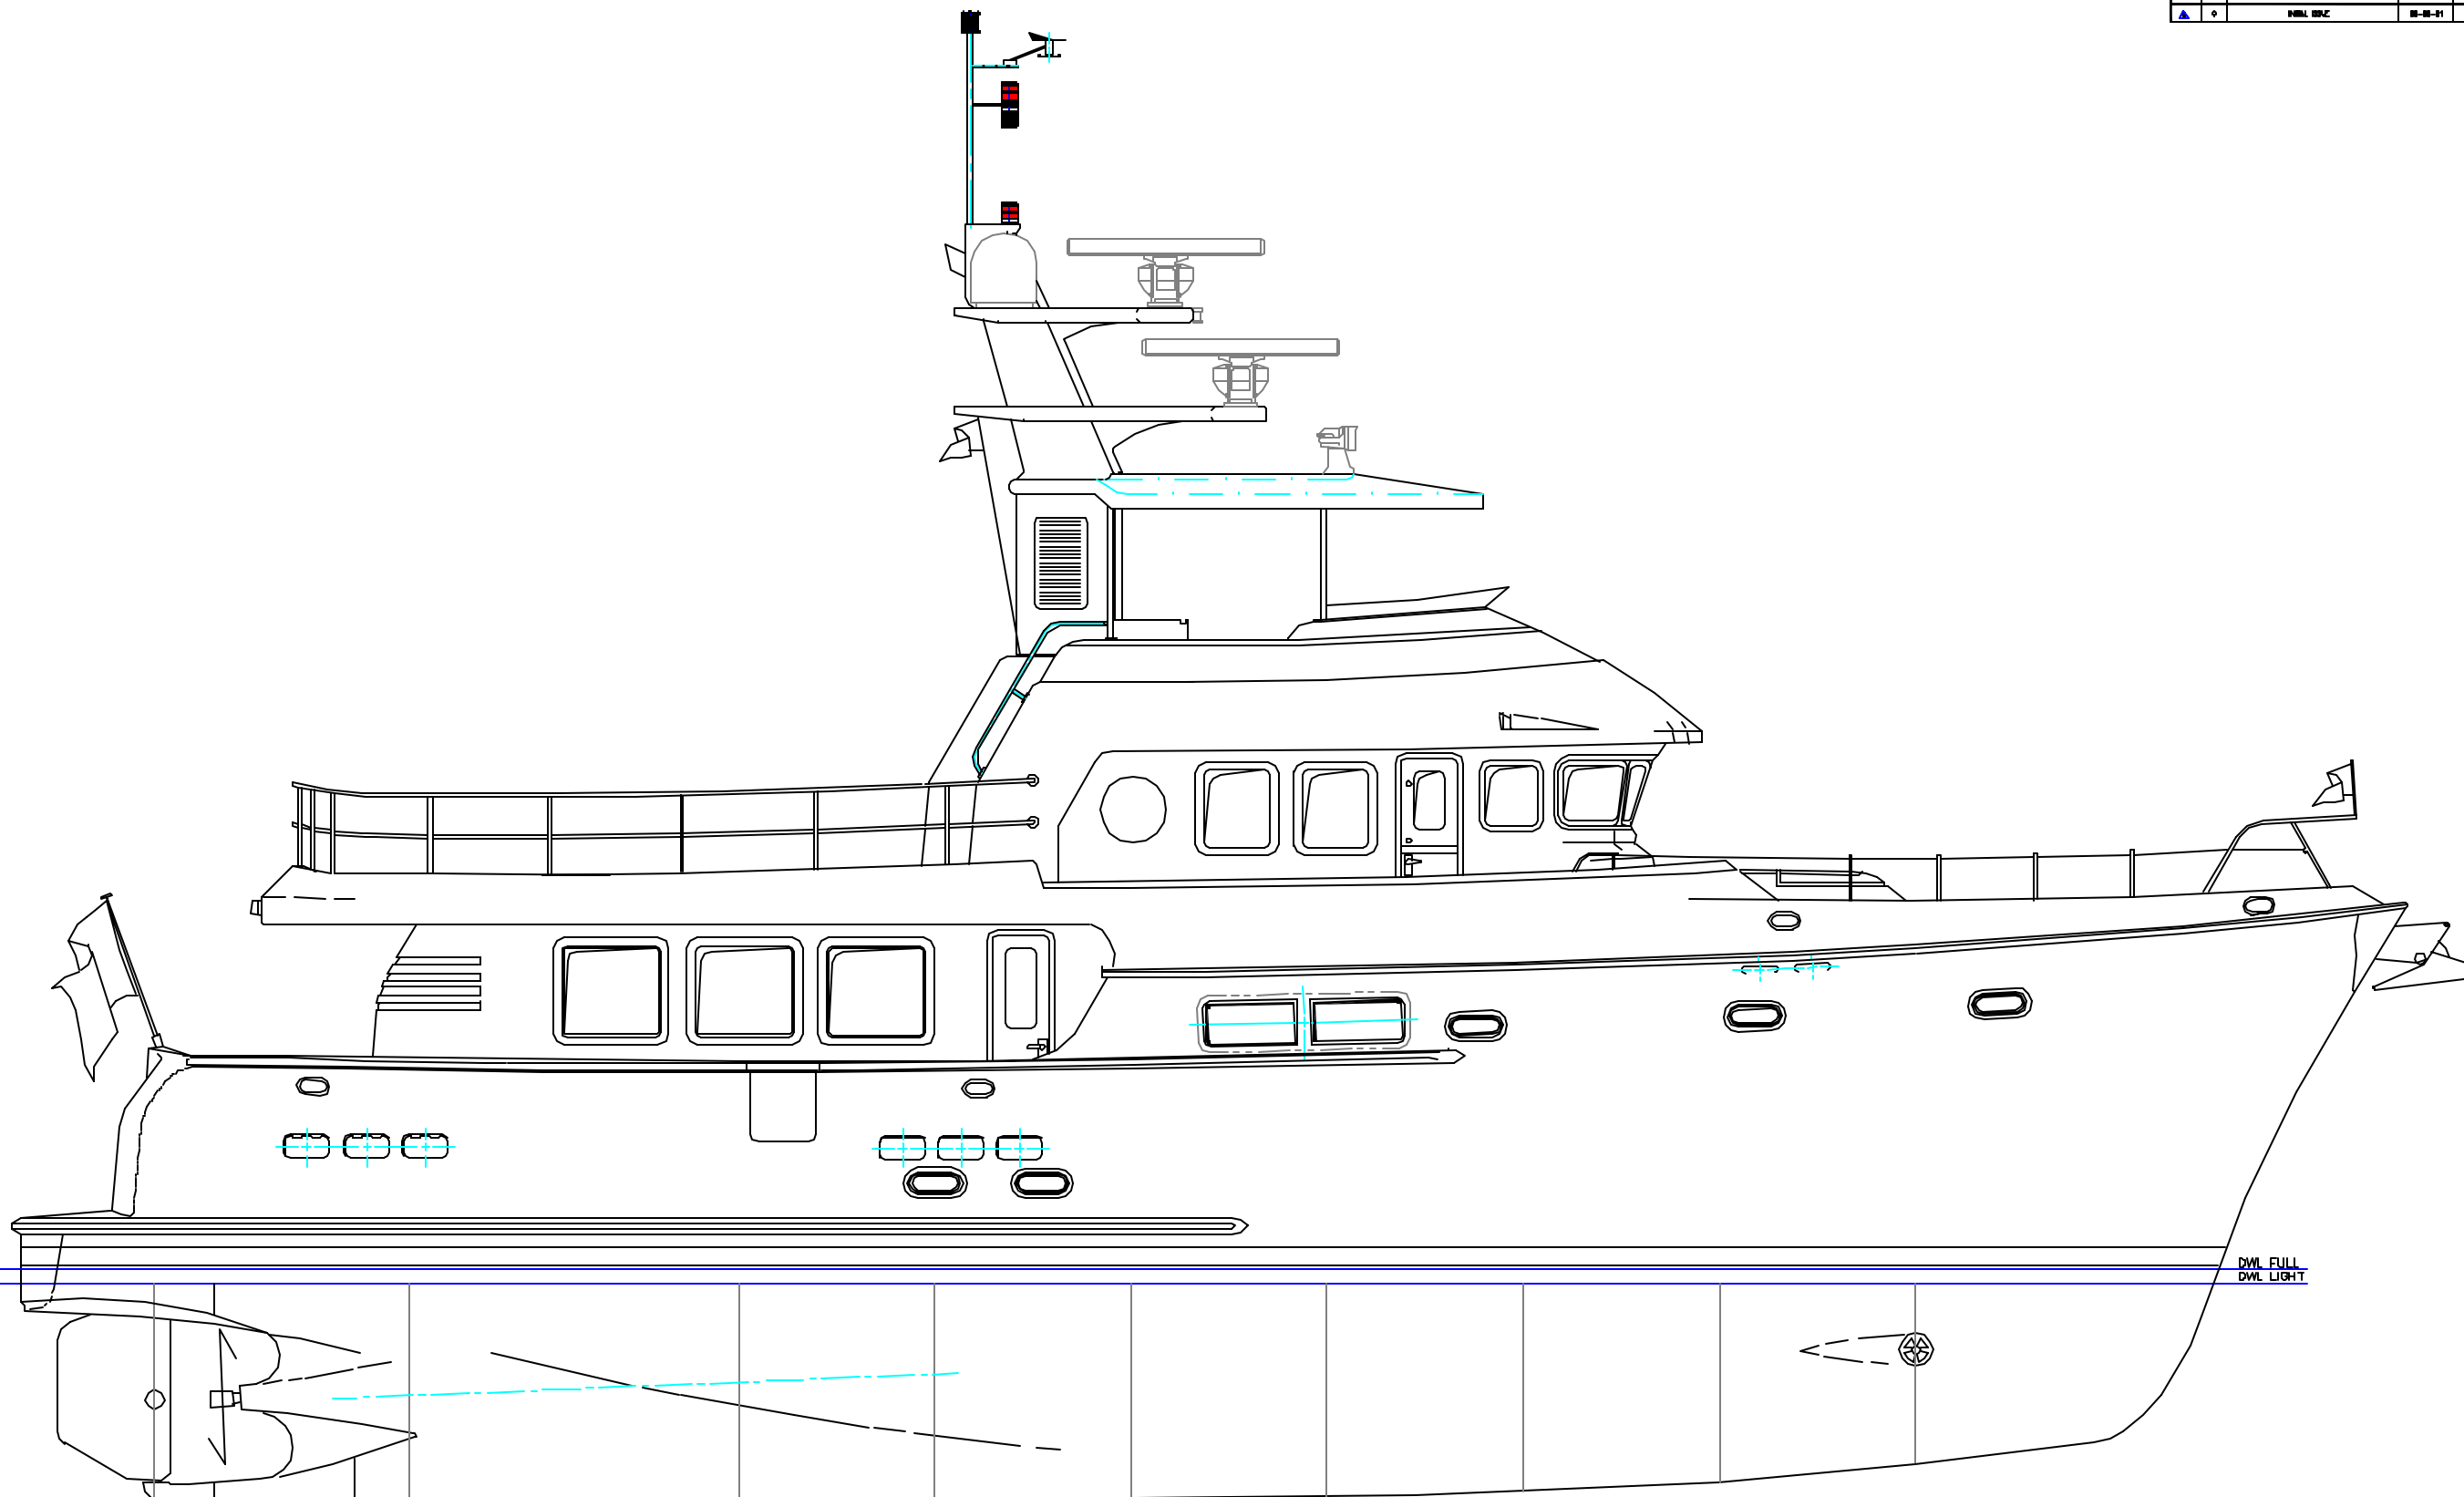

REVISIONS				
NO.	DATE	DESCRIPTION	BY	CHK'D BY
1		INITIAL DWT	BB-BH	T

NORDHAVN 72 STARBOARD PROFILE				
PACIFIC ASIAN ENTERPRISES				
PO BOX 223, 42nd STREET, MANHATTAN, NEW YORK 10013				
PH 212-692-1234 FAX 212-692-1235				
REV	DATE	BY	CHK'D BY	APP'D BY
1	07/20/00	BB-BH	T	
SCALE: 1/2"=1'-0" (SEE ABOVE) PLO SEE MARKS DIMS: 1"=1'				